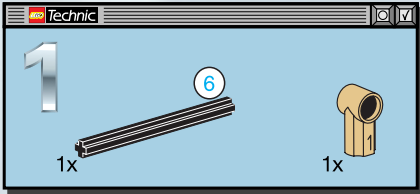

8001

TECHNIC

STAR  
WARS

EPISODE I

BATTLE DROID

LEGO Technic