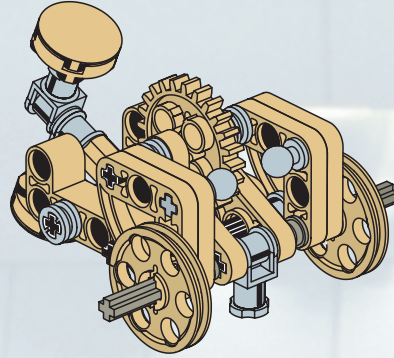

8001

TECHNIC

STAR  
WARS

EPISODE I

BATTLE DROID

LEGO Technic

# 10

2x

LEGO Technic