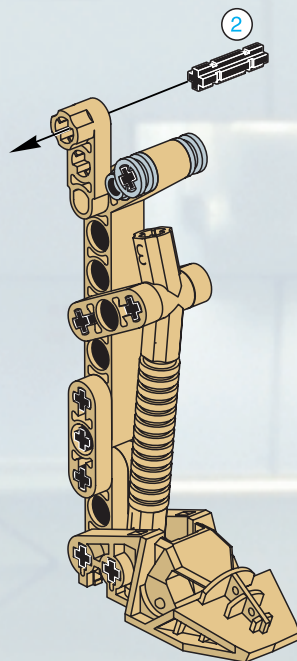

8001

TECHNIC

STAR  
WARS

EPISODE I

BATTLE DROID

LEGO Technic