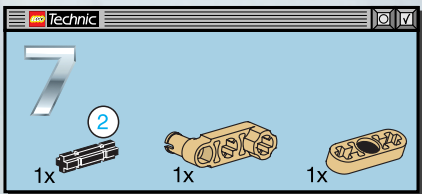

8001

TECHNIC

STAR  
WARS

EPISODE I

BATTLE DROID

LEGO Technic