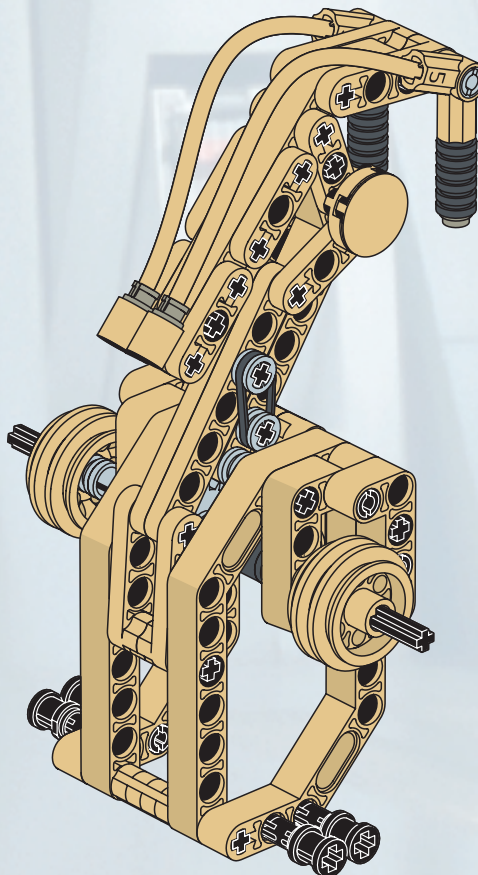

8001

TECHNIC

STAR  
WARS

EPISODE I

BATTLE DROID

LEGO Technic

# 11

1x

1:1

LEGO Technic

# 10

2x

LEGO Technic