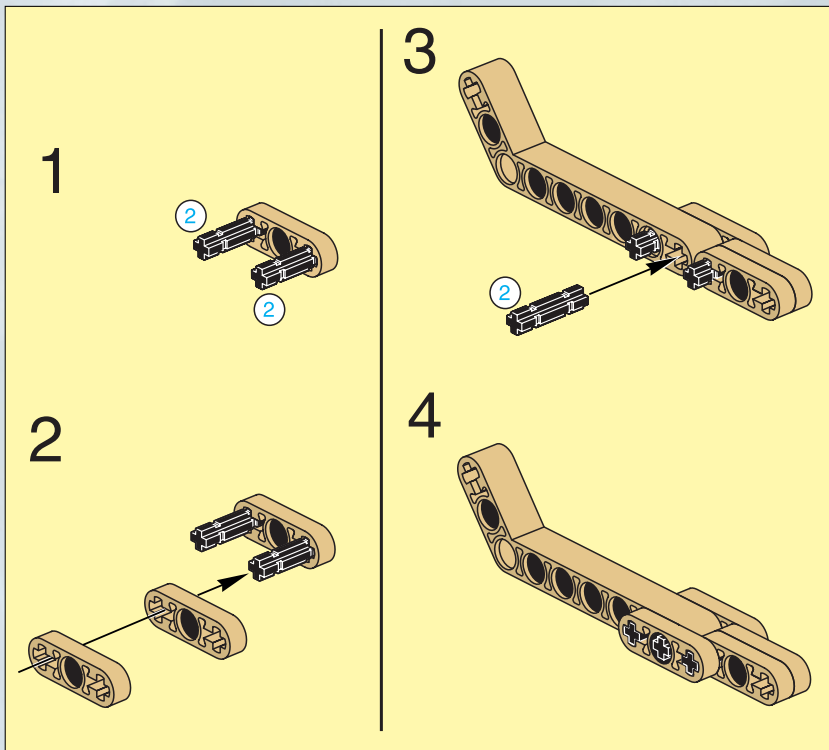

8001

TECHNIC

STAR  
WARS

EPISODE I

BATTLE DROID

LEGO Technic