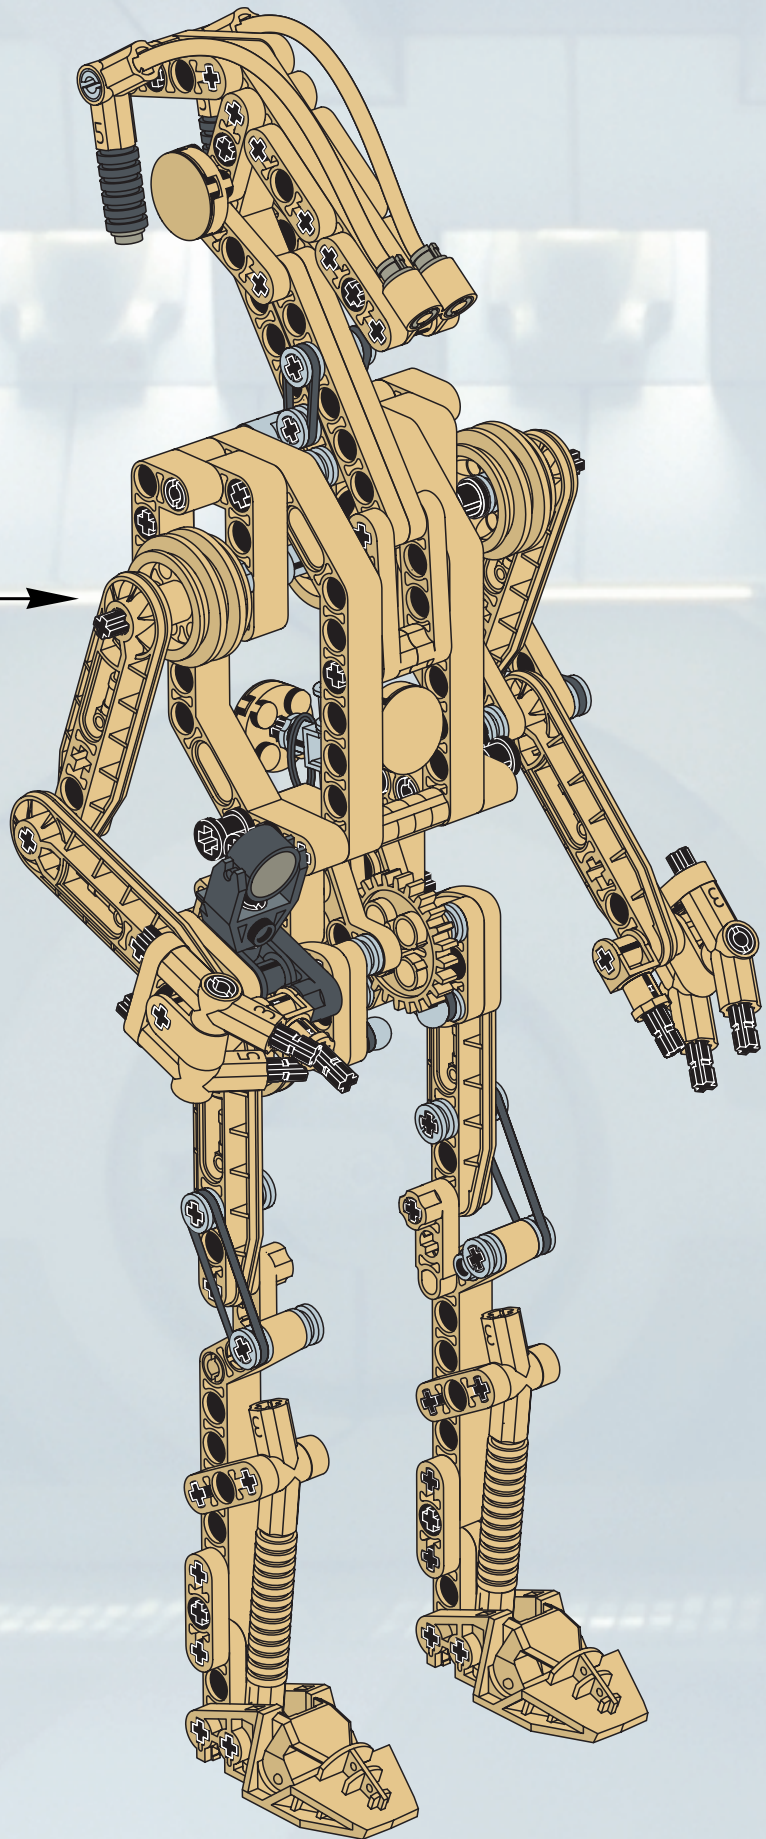

8001

TECHNIC

STAR  
WARS

EPISODE I

BATTLE DROID

LEGO Technic

# 11

1x

1:1

LEGO Technic

# 10

2x

LEGO Technic