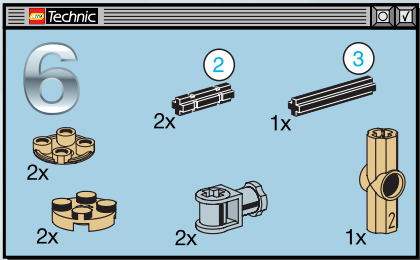

8001

TECHNIC

STAR  
WARS

EPISODE I

BATTLE DROID

LEGO Technic