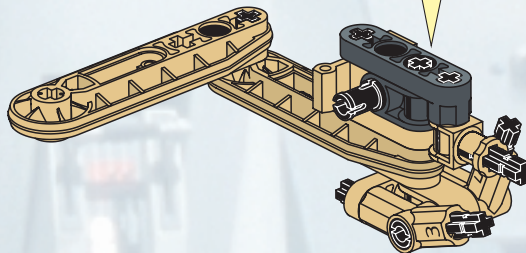

8001

TECHNIC

STAR  
WARS

EPISODE I

BATTLE DROID

LEGO Technic

# 11

1x

1:1

LEGO Technic