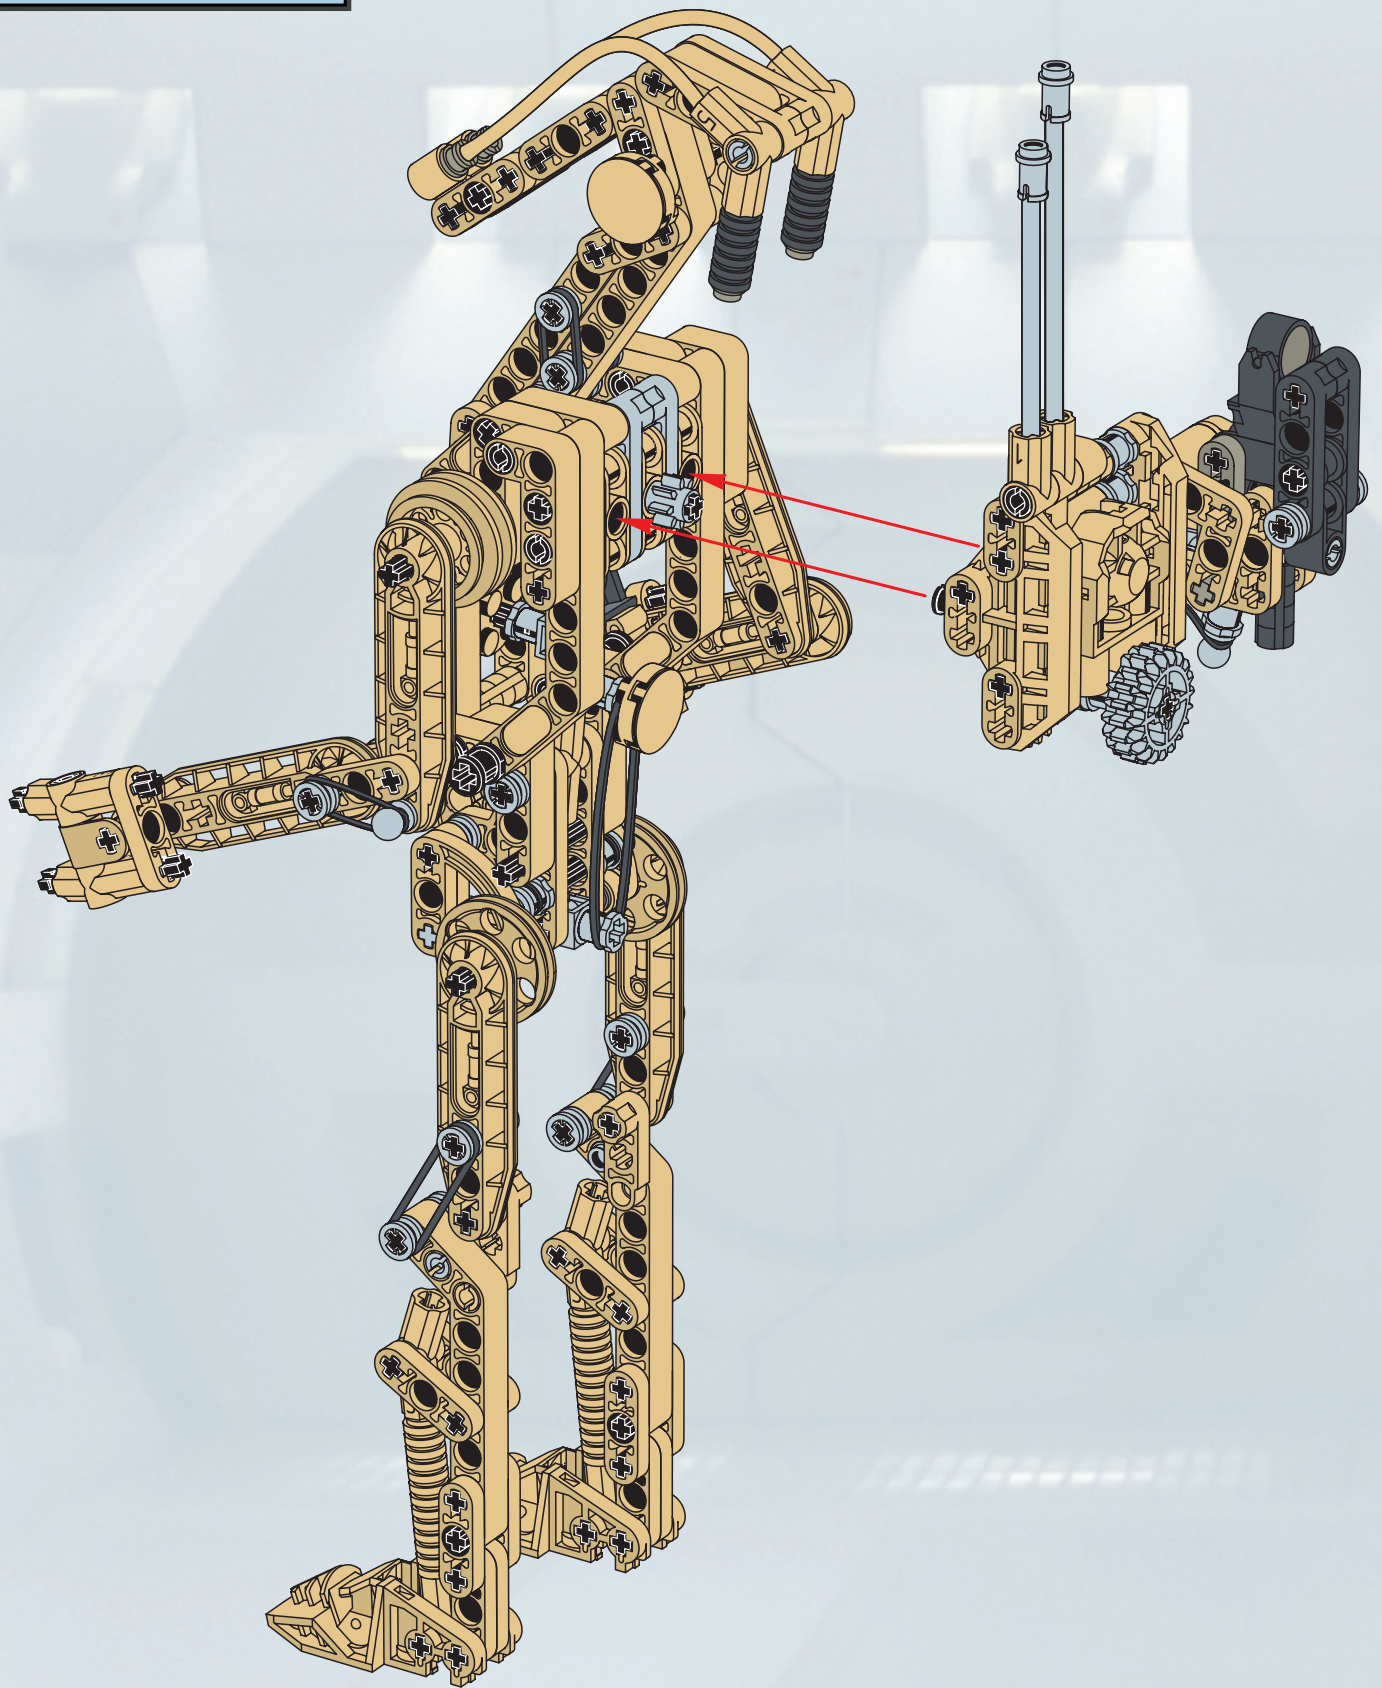

8001

TECHNIC

STAR  
WARS

EPISODE I

BATTLE DROID

LEGO Technic

# 11

1x

1:1

LEGO Technic

# 10

2x

LEGO Technic