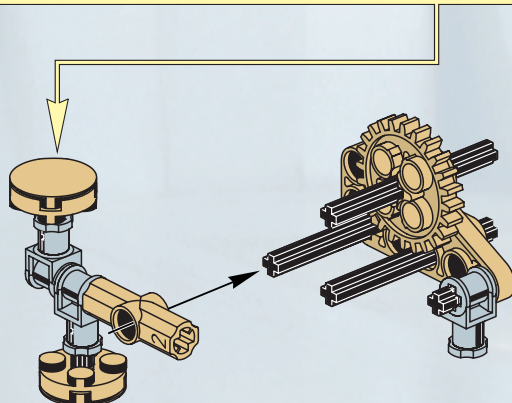

8001

TECHNIC

STAR  
WARS

EPISODE I

BATTLE DROID

LEGO Technic