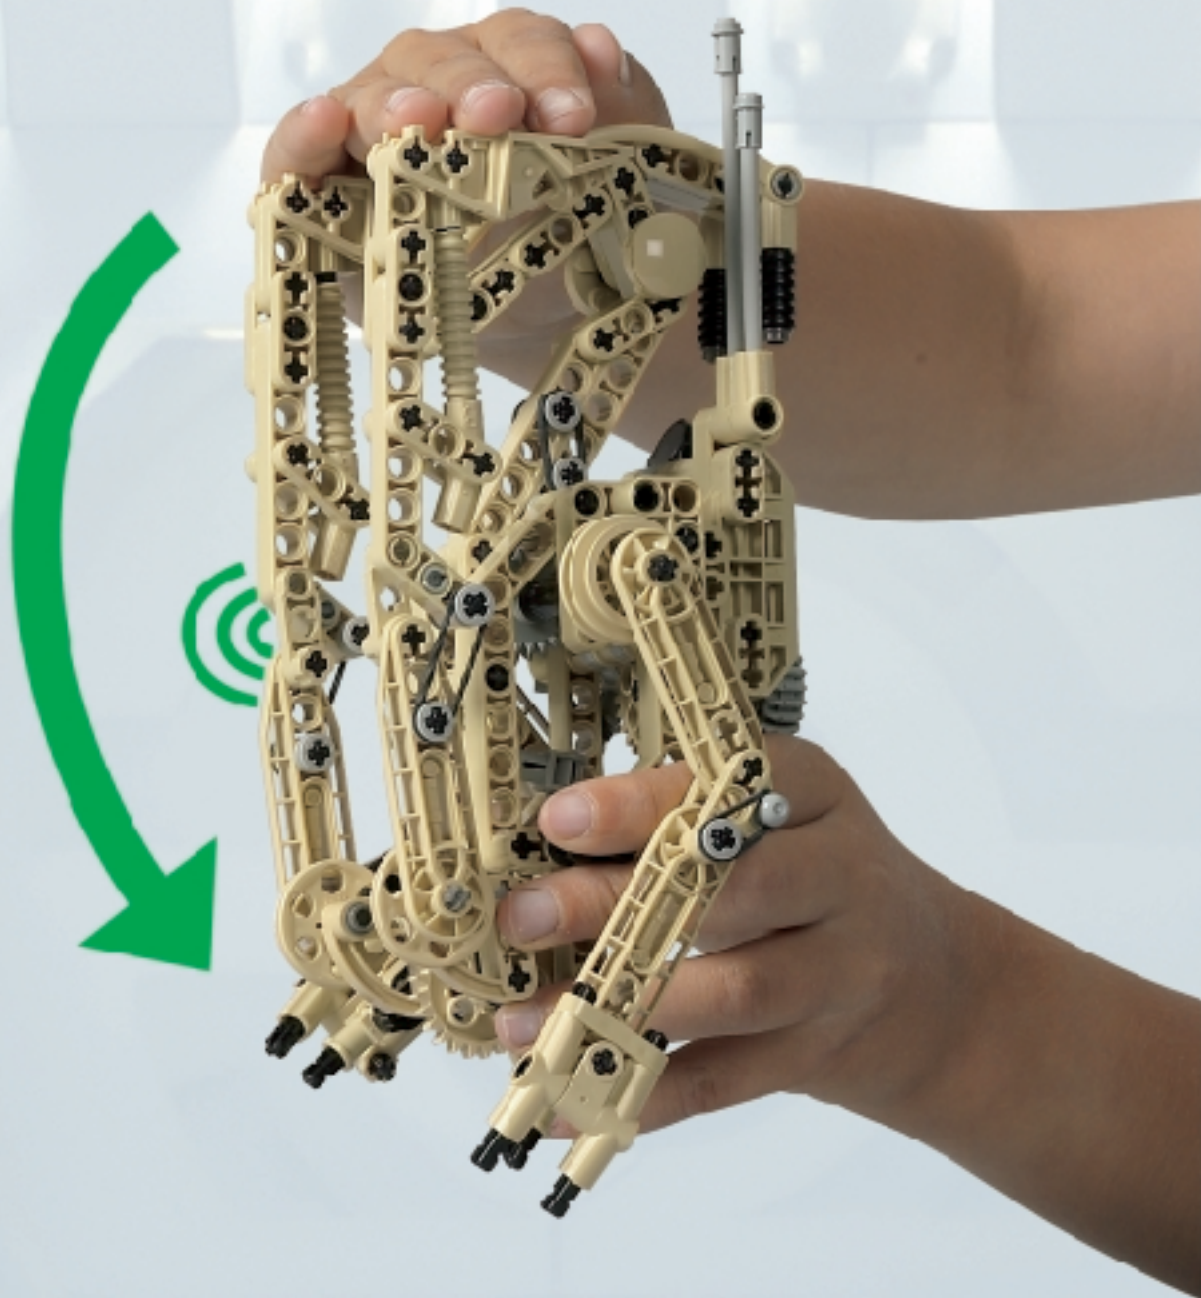

8001

TECHNIC

STAR  
WARS

EPISODE I

BATTLE DROID

LEGO Technic

# 11

1x

1:1

LEGO Technic

# 10

2x

LEGO Technic