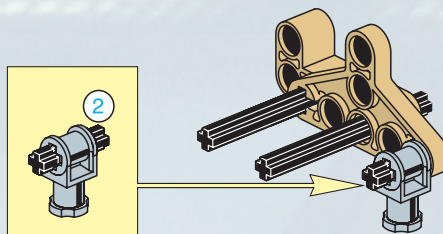

8001

TECHNIC

STAR  
WARS

EPISODE I

BATTLE DROID

LEGO Technic