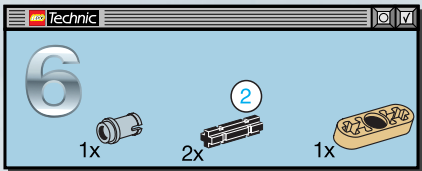

8001

TECHNIC

STAR  
WARS

EPISODE I

BATTLE DROID

LEGO Technic