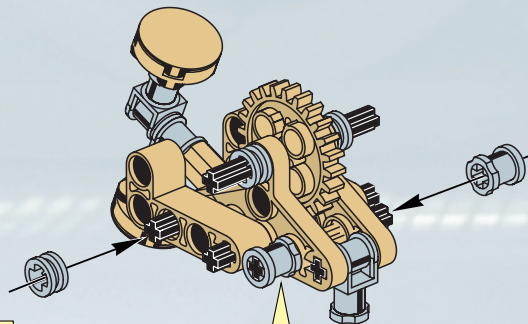

8001

TECHNIC

STAR  
WARS

EPISODE I

BATTLE DROID

LEGO Technic