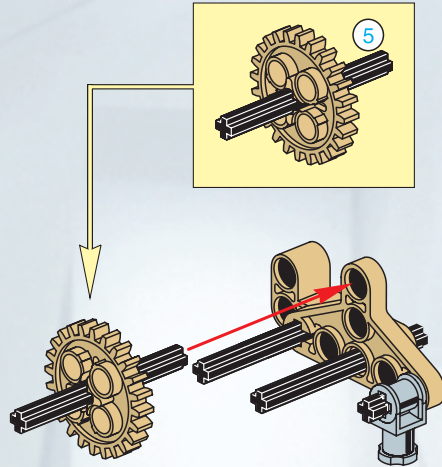

8001

TECHNIC

STAR  
WARS

EPISODE I

BATTLE DROID

LEGO Technic