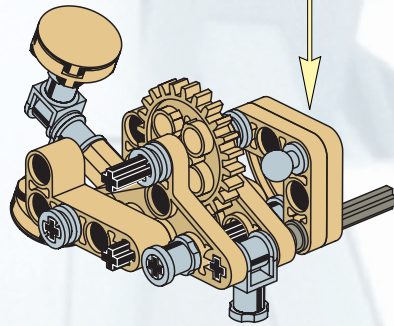

8001

TECHNIC

STAR  
WARS

EPISODE I

BATTLE DROID

LEGO Technic