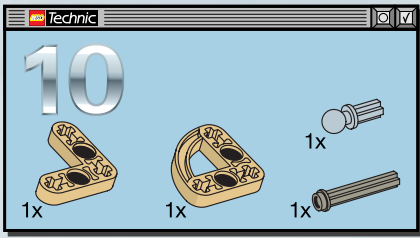

8001

TECHNIC

STAR  
WARS

EPISODE I

BATTLE DROID

LEGO Technic