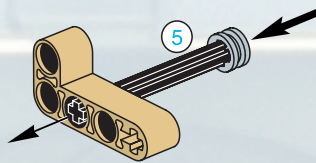

8001

TECHNIC

STAR  
WARS

EPISODE I

BATTLE DROID

LEGO Technic