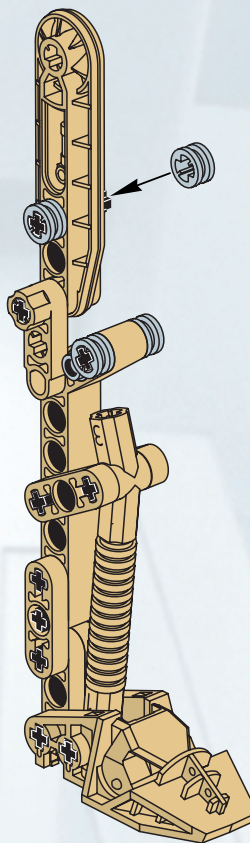

LEGO Technic

10

2x