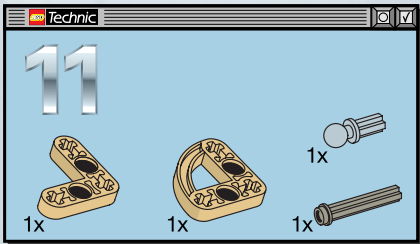

8001

TECHNIC

STAR  
WARS

EPISODE I

BATTLE DROID

LEGO Technic