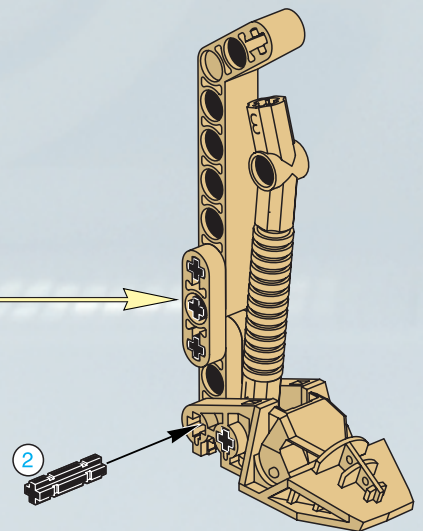

8001

TECHNIC

STAR  
WARS

EPISODE I

BATTLE DROID

LEGO Technic