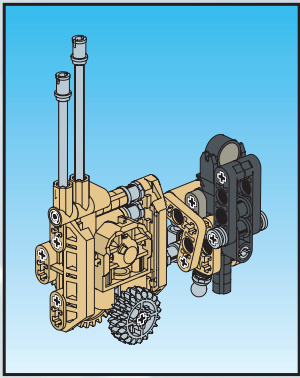

8001

TECHNIC

STAR  
WARS

EPISODE I

BATTLE DROID

LEGO Technic

# 10

2x

LEGO Technic

# 11

1x

1:1

LEGO Technic