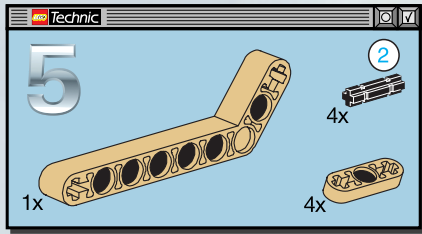

8001

TECHNIC

STAR  
WARS

EPISODE I

BATTLE DROID

LEGO Technic