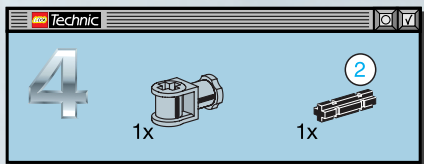

8001

TECHNIC

STAR  
WARS

EPISODE I

BATTLE DROID

LEGO Technic