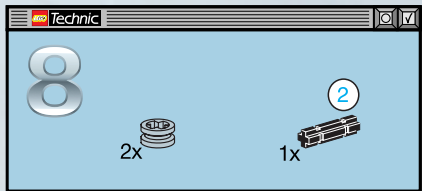

8001

TECHNIC

STAR  
WARS

EPISODE I

BATTLE DROID

LEGO Technic