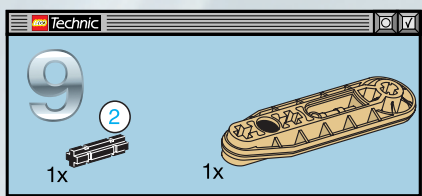

8001

TECHNIC

STAR  
WARS

EPISODE I

BATTLE DROID

LEGO Technic