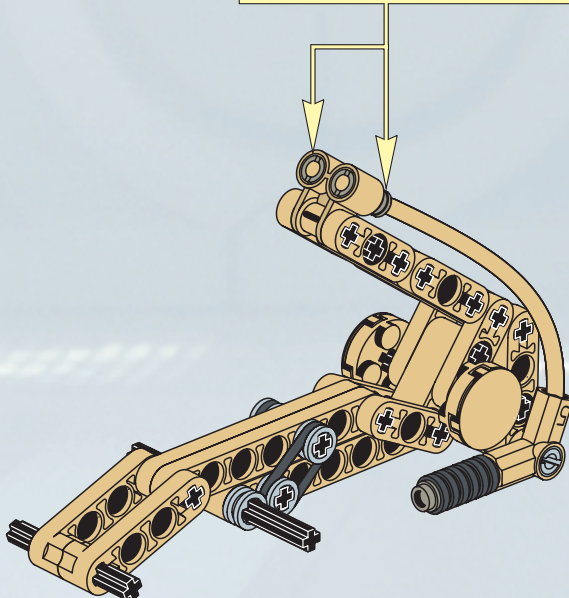

8001

TECHNIC

STAR  
WARS

EPISODE I

BATTLE DROID

LEGO Technic

# 11

1x

1:1

LEGO Technic

# 10

2x

LEGO Technic