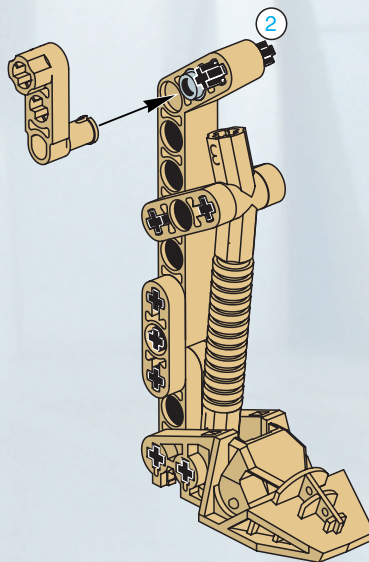

8001

TECHNIC

STAR  
WARS

EPISODE I

BATTLE DROID

LEGO Technic