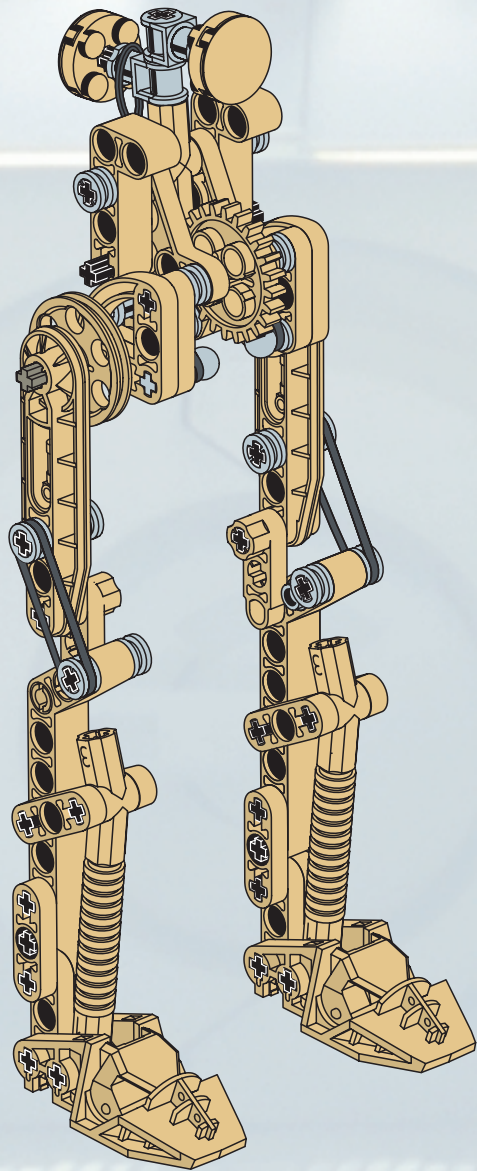

8001

TECHNIC

STAR  
WARS

EPISODE I

BATTLE DROID

LEGO Technic

# 10

2x

LEGO Technic

# 11

1x

1:1

LEGO Technic