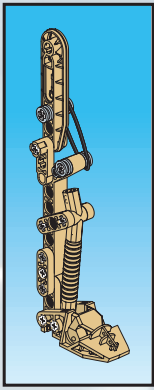

8001

TECHNIC

STAR  
WARS

EPISODE I

BATTLE DROID

LEGO Technic