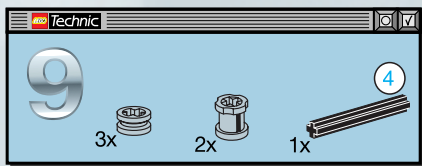

8001

TECHNIC

STAR  
WARS

EPISODE I

BATTLE DROID

LEGO Technic