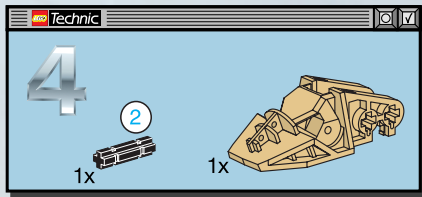

8001

TECHNIC

STAR  
WARS

EPISODE I

BATTLE DROID

LEGO Technic