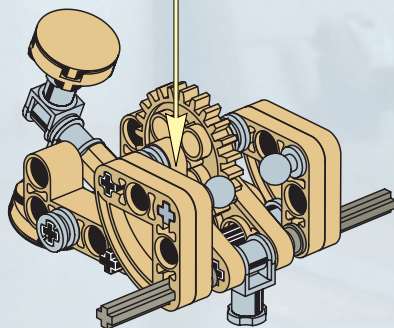

8001

TECHNIC

STAR  
WARS

EPISODE I

BATTLE DROID

LEGO Technic