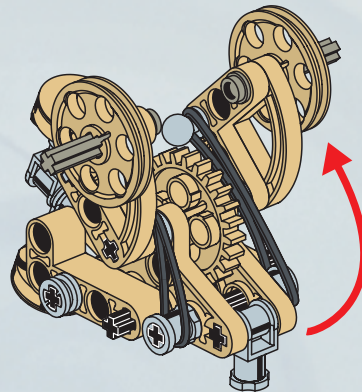

8001

TECHNIC

STAR  
WARS

EPISODE I

BATTLE DROID

LEGO Technic