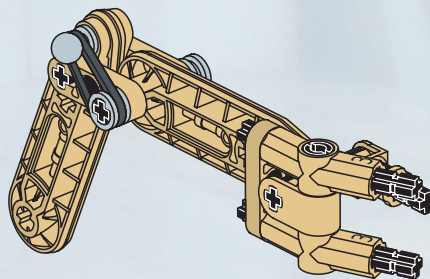

8001

TECHNIC

STAR  
WARS

EPISODE I

BATTLE DROID

LEGO Technic

# 11

1x

1:1

LEGO Technic