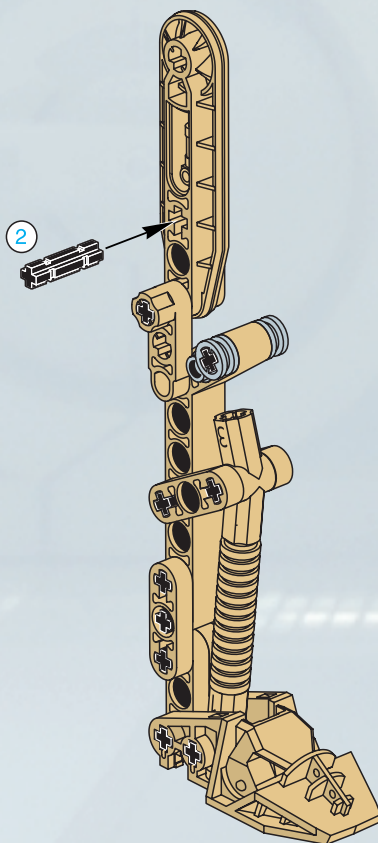

8001

TECHNIC

STAR  
WARS

EPISODE I

BATTLE DROID

LEGO Technic