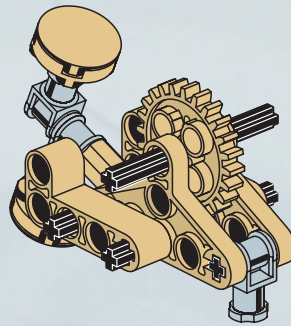

8001

TECHNIC

STAR  
WARS

EPISODE I

BATTLE DROID

LEGO Technic