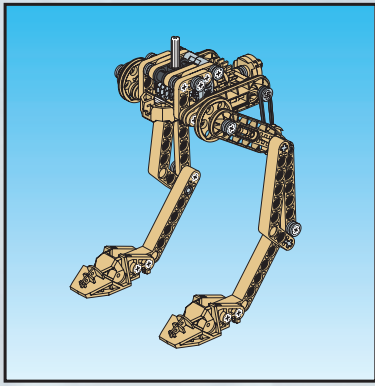

8001

TECHNIC

STAR  
WARS

EPISODE I

BATTLE DROID

LEGO Technic

# 10

2x

LEGO Technic

# 11

1x

1:1

LEGO Technic